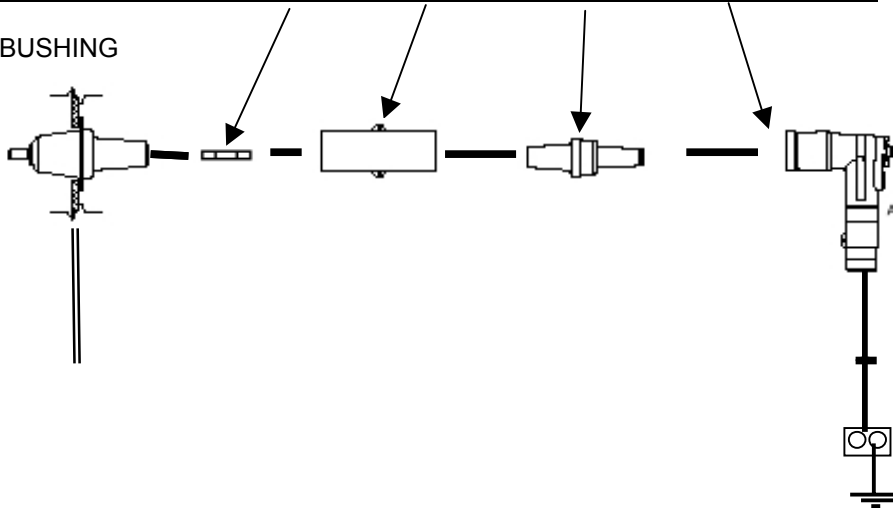

Ground connector ASSEMBLY WITH BUSHING EXTENDER

| | | | | |
|------------|--------|--------|----------|----------------|
| ELASTIMOLD | 750SA | 755BE | 750EPT | 370GLR |
| COOPER | stud-a | DBE635 | BLRTP635 | GE235-1Y06-1/0 |

EQUIPMENT BUSHING

Ground connector ASSEMBLY WITH TEE BODY CONNECTOR

| | | | | |
|------------|--------|--------|----------|----------------|
| ELASTIMOLD | 750SA | 755BE | 750EPT | 370GLR |
| COOPER | stud-a | DBE635 | BLRTP635 | GE235-1Y06-1/0 |